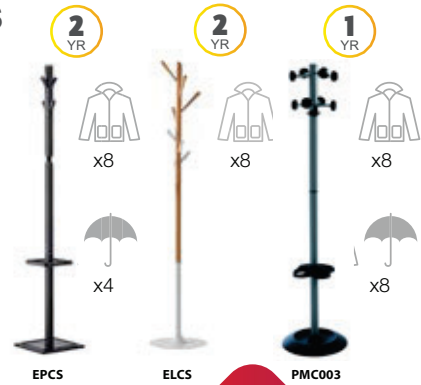

COAT STANDS

Keep the office free from clutter with a place to store coats, hats, bags and umbrellas with our versatile and stylish coat and umbrella stands.

- Easy to assemble with no tools required
- Perfect for receptions or waiting rooms

2 YR

2 YR

1 YR

CODE	W	D	H	PRICE
EPCS	320	320	1750	£69.99
ELCS	355	355	1750	£69.99
PMC003	450	450	1730	£59.99

FROM
£59.99