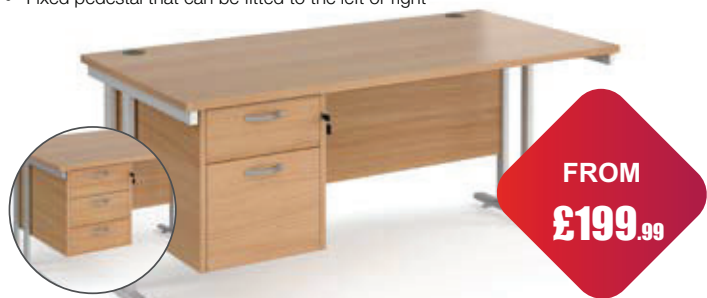

## STRAIGHT DESK 800MM

- Straight desks with cantilever leg frame
- Two cable ports apart from MC8 & MC10 which only have single central cable port

FROM  
**£99.99**

CODE	WIDTH	DEPTH	PRICE	Width
MC8	800mm	800mm	£99.99	<input type="text" value="800"/>
MC10	1000mm	800mm	£109.99	
MC12	1200mm	800mm	£119.99	
MC14	1400mm	800mm	£129.99	
MC16	1600mm	800mm	£139.99	
MC18	1800mm	800mm	£149.99	

## STRAIGHT DESK WITH FIXED PEDESTAL

- Rectangular desks with cantilever frame and two cable ports
- Fixed pedestal that can be fitted to the left or right

FROM  
**£199.99**

BLACK FRAME	SILVER FRAME	WHITE FRAME	WIDTH	DEPTH	PEDESTAL	PRICE
MC12P2K	MC12P2S	MC12P2WH	1200mm	800mm	2 drawer	£199.99
MC14P2K	MC14P2S	MC14P2WH	1400mm	800mm	2 drawer	£209.99
MC16P2K	MC16P2S	MC16P2WH	1600mm	800mm	2 drawer	£219.99
MC18P2K	MC18P2S	MC18P2WH	1800mm	800mm	2 drawer	£229.99
MC12P3K	MC12P3S	MC12P3WH	1200mm	800mm	3 drawer	£199.99
MC14P3K	MC14P3S	MC14P3WH	1400mm	800mm	3 drawer	£209.99
MC16P3K	MC16P3S	MC16P3WH	1600mm	800mm	3 drawer	£219.99
MC18P3K	MC18P3S	MC18P3WH	1800mm	800mm	3 drawer	£229.99