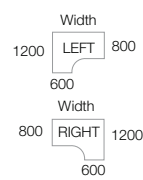

## ERGONOMIC DESKS

- Ergonomic desktops with panel end legs and two cable access ports
- Ideal to fit into corners or cluster together to maximise office space

CODE	W	D	H	w	d	PRICE
MP14EL	1400mm	800mm	725mm	600mm	1200mm	£169.99
MP16EL	1600mm	800mm	725mm	600mm	1200mm	£179.99
MP18EL	1800mm	800mm	725mm	600mm	1200mm	£189.99
MP14ER	1400mm	800mm	725mm	600mm	1200mm	£169.99
MP16ER	1600mm	800mm	725mm	600mm	1200mm	£179.99
MP18ER	1800mm	800mm	725mm	600mm	1200mm	£189.99